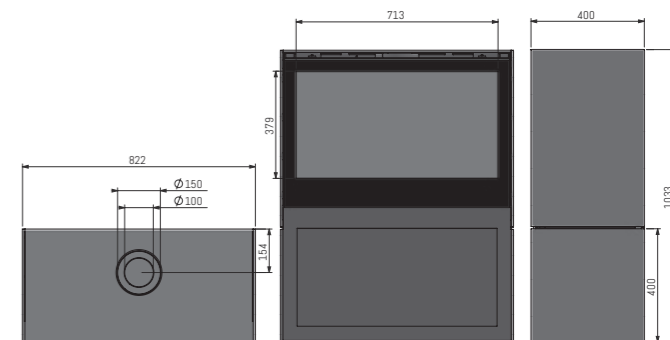

BOX gas with storage module