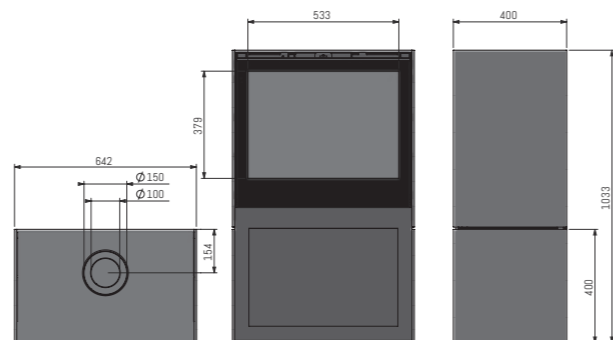

BOX gas with storage module

80