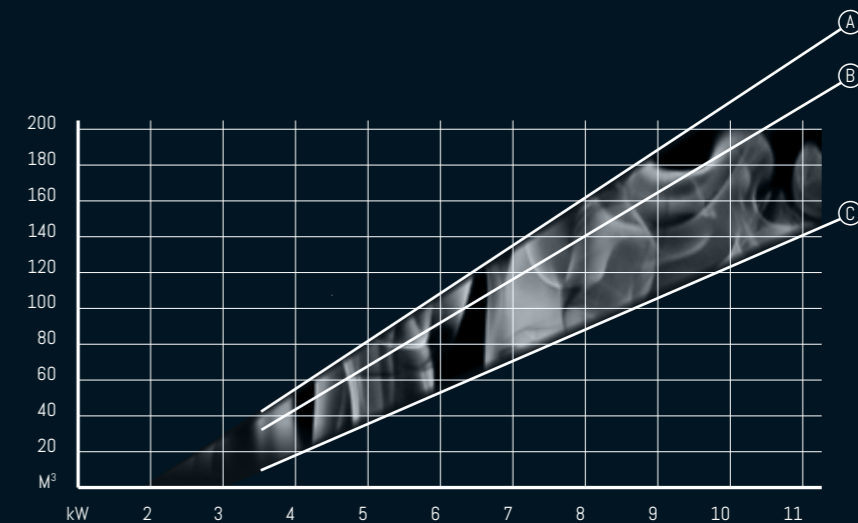

Determining heating capacity.

How do I determine the capacity my fireplace needs to heat the desired space?

You can easily determine the capacity of the fireplace that you need to heat the desired space. The graph below shows the capacity expressed in kilowatts (kW). The space to be heated is expressed in cubic metres (m³). The number of cubic metres is determined by the length, width and height of the room to multiply. You can then read the required power at the intersection of one of the three lines. Which of the three lines you need to choose depends on how well insulated your home is.

Line A: applies to a well insulated house. The house has double glazing, wall insulation and floor insulation.

Line B: applies to a reasonably insulated house. The house has double glazing at minimum.

Line C: applies to a poorly insulated house. The property has none of the above mentioned forms of insulation.

Please note!

There are also certain factors that cause increased heat loss in the home. One example is an open kitchen or an open staircase. This results in heat lost. This heat loss can be absorbed by choosing a fireplace or stove with a larger one capacity in these situations. That is why we always advise you to consult your expert before making a choice.